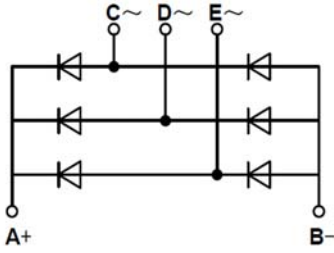

PRODUCT FEATURES

-
-
-
-

APPLICATIONS

-
-
-

T_C = 25°C unless otherwise specified)

		°C		
		°C		
		°C		
		°C		
				°C
				°C
		()	~	
		()	~	

:

: